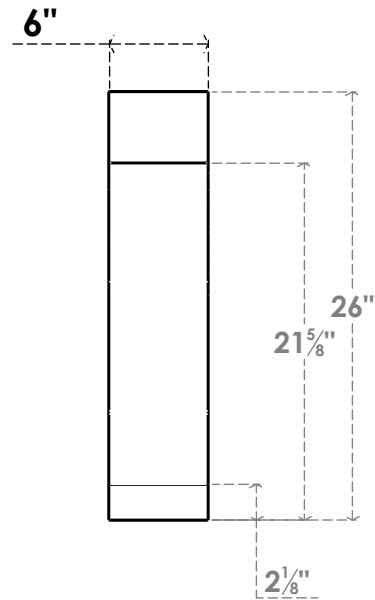

ITEM NUMBER: BRCPC060X20000X26000IMP

6"W X 20"D X 26"H IMPERIAL ARCHITECTURAL GRADE PVC CLOSED KNEE BRACE

SIDE PROFILE

FRONT PROFILE

ISOMETRIC

EKENA MILLWORK
2300 WEST MAIN ST.
CLARKSVILLE, TX 75426
TOLL FREE: 866-607-0453
WWW.EKENAMILLWORK.COM

NOTES

1. INSTALLATION TO BE COMPLETED IN ACCORDANCE WITH MANUFACTURER'S SPECIFICATIONS.
2. DRAWING MAY NOT BE TO SCALE
3. THIS DRAWING IS INTENDED FOR DESIGN AND PLANNING PURPOSES ONLY.
4. ALL INFORMATION CONTAINED HEREIN WAS CURRENT AT THE TIME OF DEVELOPMENT BUT MUST BE REVIEWED AND APPROVED BY THE PRODUCT MANUFACTURER TO BE CONSIDERED ACCURATE.
5. ARCHITECTURAL GRADE PVC PRODUCTS ARE MADE FROM EXPANDED CELLULAR PVC AND COME NATURALLY WHITE BUT MAY BE PAINTED