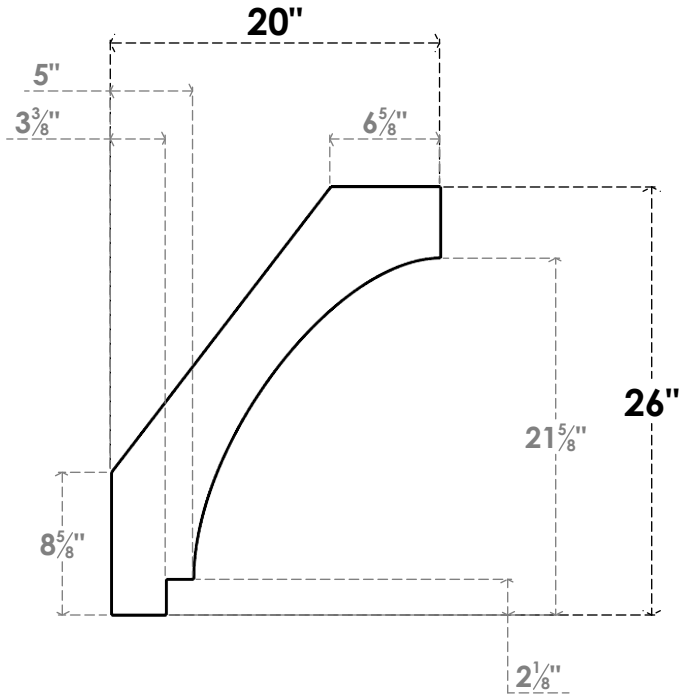

ITEM NUMBER: BRCPC060X20000X26000IMP

6"W X 20"D X 26"H IMPERIAL ARCHITECTURAL GRADE PVC CLOSED KNEE BRACE

SIDE PROFILE

FRONT PROFILE

ISOMETRIC

EKENA MILLWORK
2300 WEST MAIN ST.
CLARKSVILLE, TX 75426
TOLL FREE: 866-607-0453
WWW.EKENAMILLWORK.COM